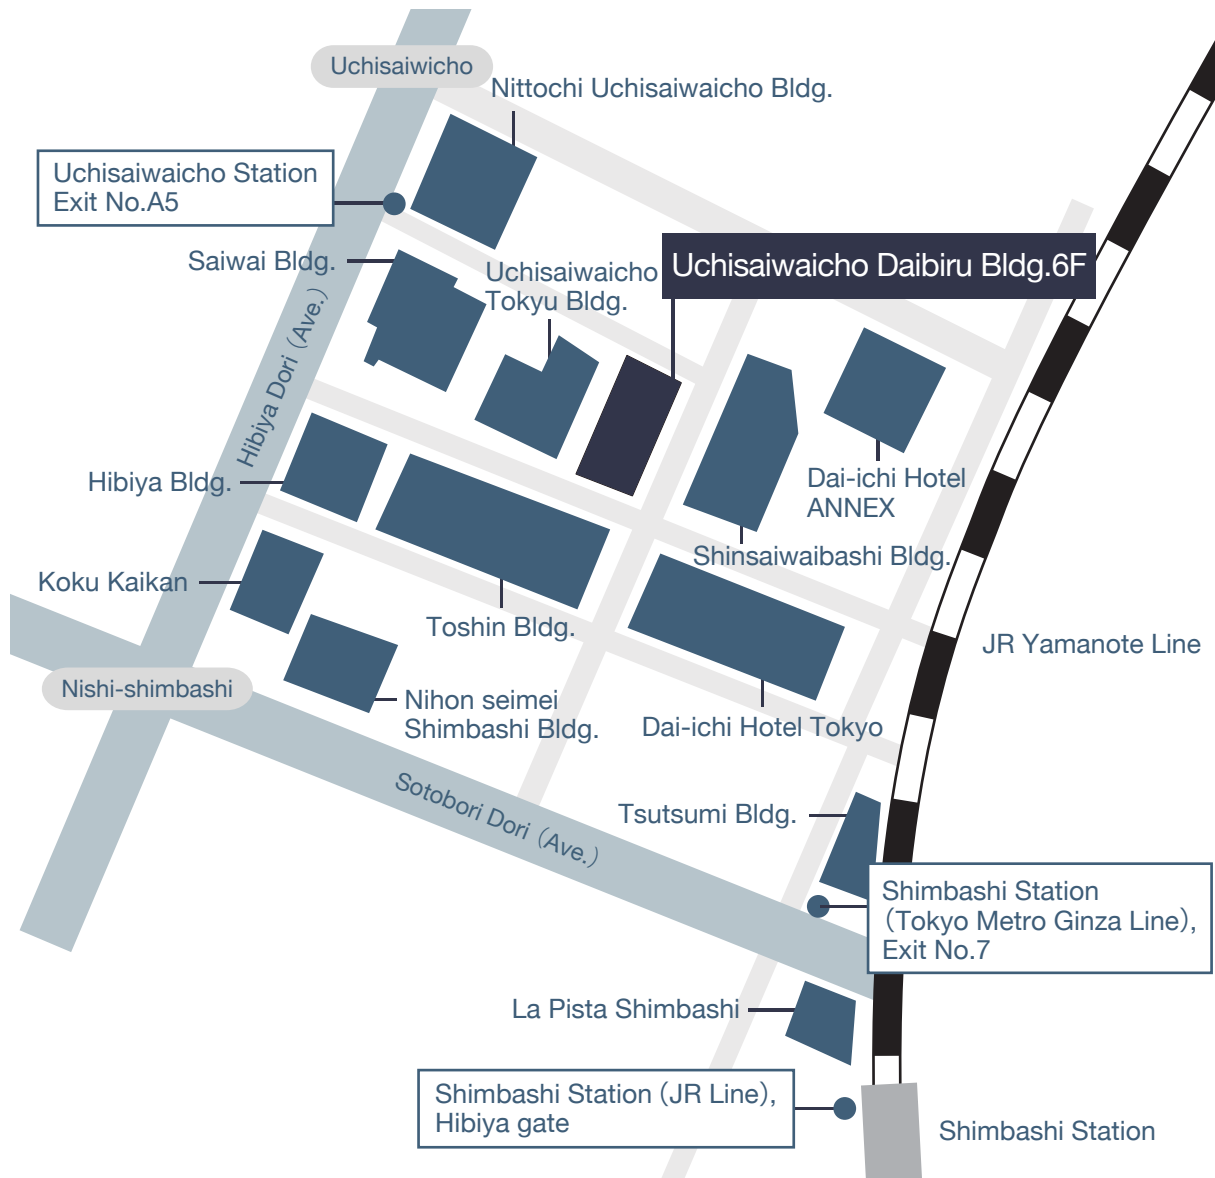

# Access Map

## Directions:

- 5 minutes' walk from Shimbashi Station (JR Line), Hibiya gate
- 5 minutes' walk from Shimbashi Station (Tokyo Metro Ginza Line), Exit Number 7
- 1 minutes' walk from Uchisaiwaicho Station (Toei Mita Line), Exit Number A5